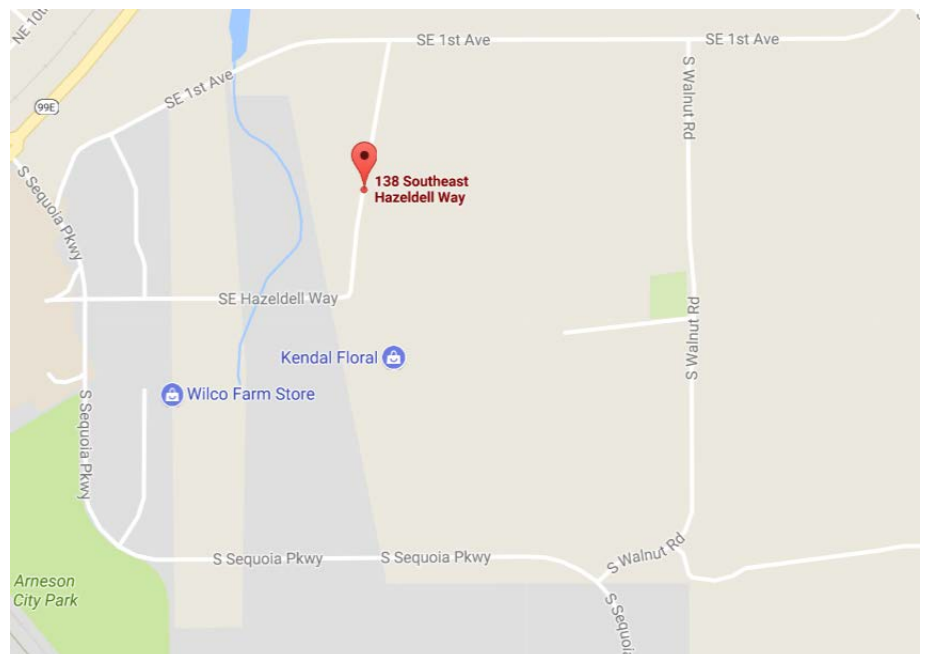

Flex Space For Lease

- Suite Sizes: 1500 – 7500 SQFT
- Brand new building with office and shop spaces
- Available spring of 2018
- Call 541-223-2820 for more details

138 SE Hazel Dell Way, Canby Oregon 97013